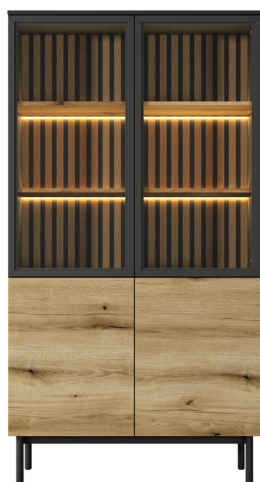

## GENERAL INFORMATION

**Body:** laminated chipboard E05, 16 mm

**Body color:** black

**Front:** laminated chipboard E05, 16 mm  
+ MDF frame 18 mm (tempered glass)

**Front color:** black frame + evoke oak

**HDF:** black + evoke oak lamels

**Rim:** ABS, in the color of the board. On the oak evokes fronts, ABS in black

**Handle:** none, push-to-open

**Legs:** wood, black color

**Hinges:** overlay / twin

**Drawer guides:** ball guides, full extension

**HDF drawer:** black

**LED lighting:** included (warm white)

A - high vitrine - W 100,1 / H 188,4 / D 39,4 cm

B - low vitrine - W 100,1 / H 125,4 / D 39,4 cm

C - commode 150 2d3s - W 149,9 / H 84,8 / D 39,4 cm